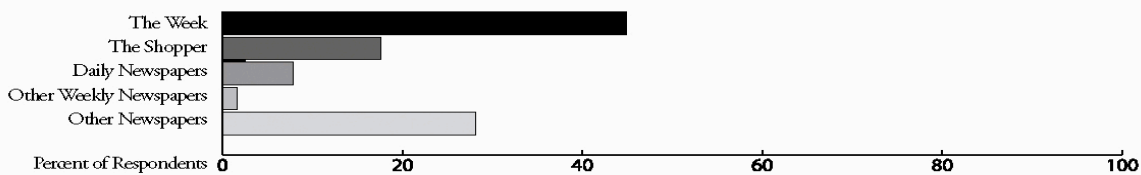

What paper have you mentioned to a friend for any reason such as an article, picture, or ad, you thought they might like to read?