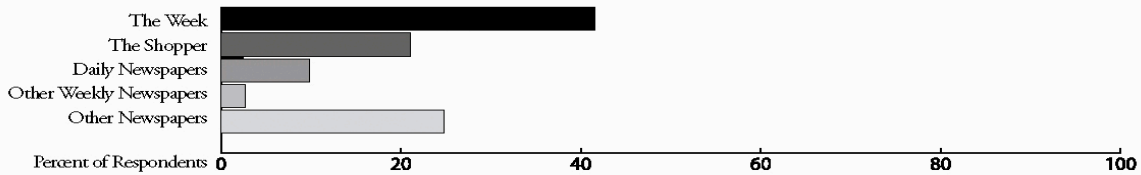

Which paper has the highest quality of writing and photography?