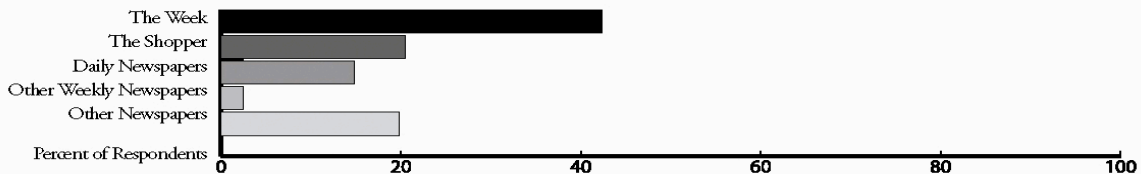

theWeek.

Independent Newspaper Survey.

Conducted by Certified Audit of Circulations
Based on September 30, 2006 audit

Methodology: Primary market was defined by zip code. Respondents within the defined area were randomly selected from an electronic directory by zip code according to the quotas. Only adult members of residential households were eligible as respondents. Survey results directly correlate to the number of completed interviews; margin of error not to exceed plus/minus 2.2 percent.

Which paper do you read the most?